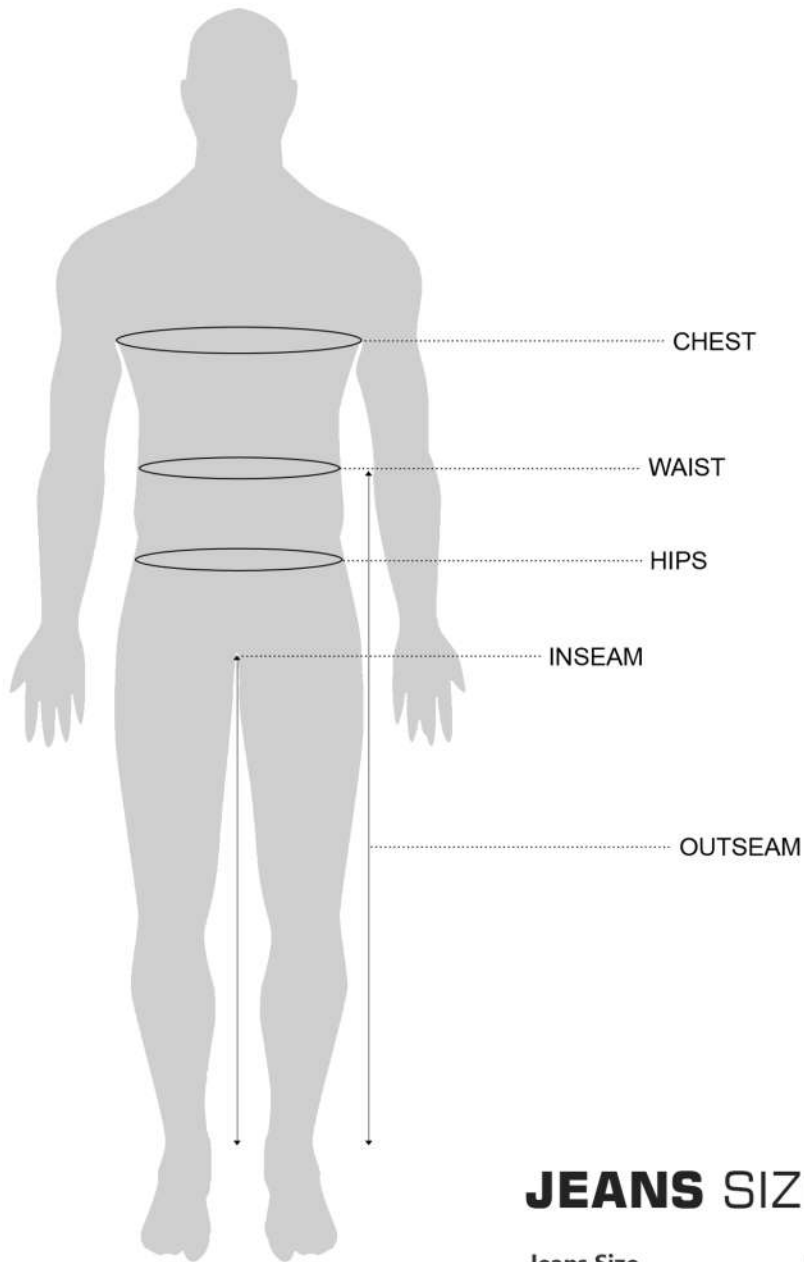

# SIZE CHART

- MENS JACKET
- MENS JEANS
- GLOVES
- SHOES

## JACKET SIZE CHART

| Jacket Size | Chest Size in Inches |
|-------------|----------------------|
| Small       | 36"-37"              |
| Medium      | 38"-39"              |
| Large       | 40"-41"              |
| Xlarge      | 42"-43"              |
| 2xlarge     | 44"-45"              |

## JEANS SIZE CHART

| Jeans Size | Waist Size In Inches |
|------------|----------------------|
| 30"        | 31"-32"              |
| 32"        | 33"-34"              |
| 34"        | 35"-36"              |
| 36"        | 37"-38"              |
| 38"        | 39"-40"              |
| 40"        | 41"-42"              |

**SHOES SIZE CHART**

| <b>EUR</b> | <b>U.S</b> | <b>UK</b> |
|------------|------------|-----------|
| 41         | 8          | 7.5       |
| 42         | 8.5        | 8         |
| 43         | 9          | 8.5       |
| 43.5       | 9.5        | 9         |
| 44         | 10         | 9.5       |
| 44.5       | 10.5       | 10        |