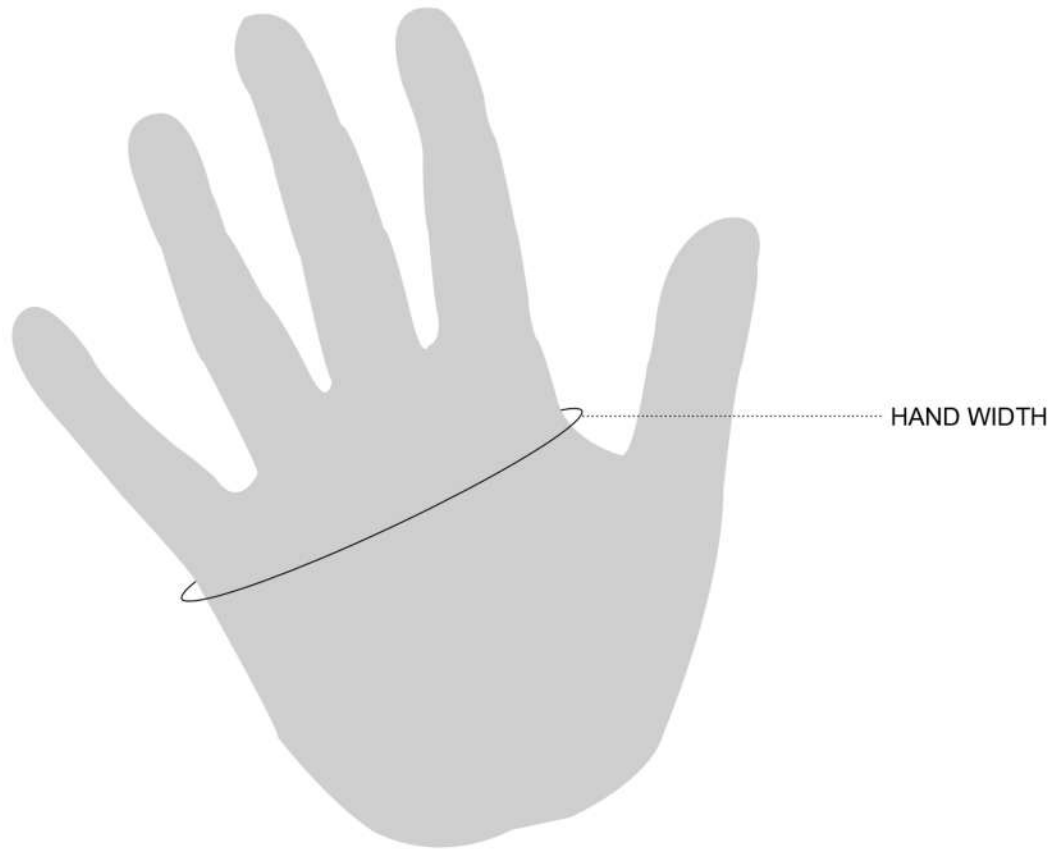

GLOVE SIZE CHART

Glove Size	Hand Size In Inches
Small	8.0"
Medium	8.5"
Large	9.0"
Xlarge	9.5"
2xlarge	10"